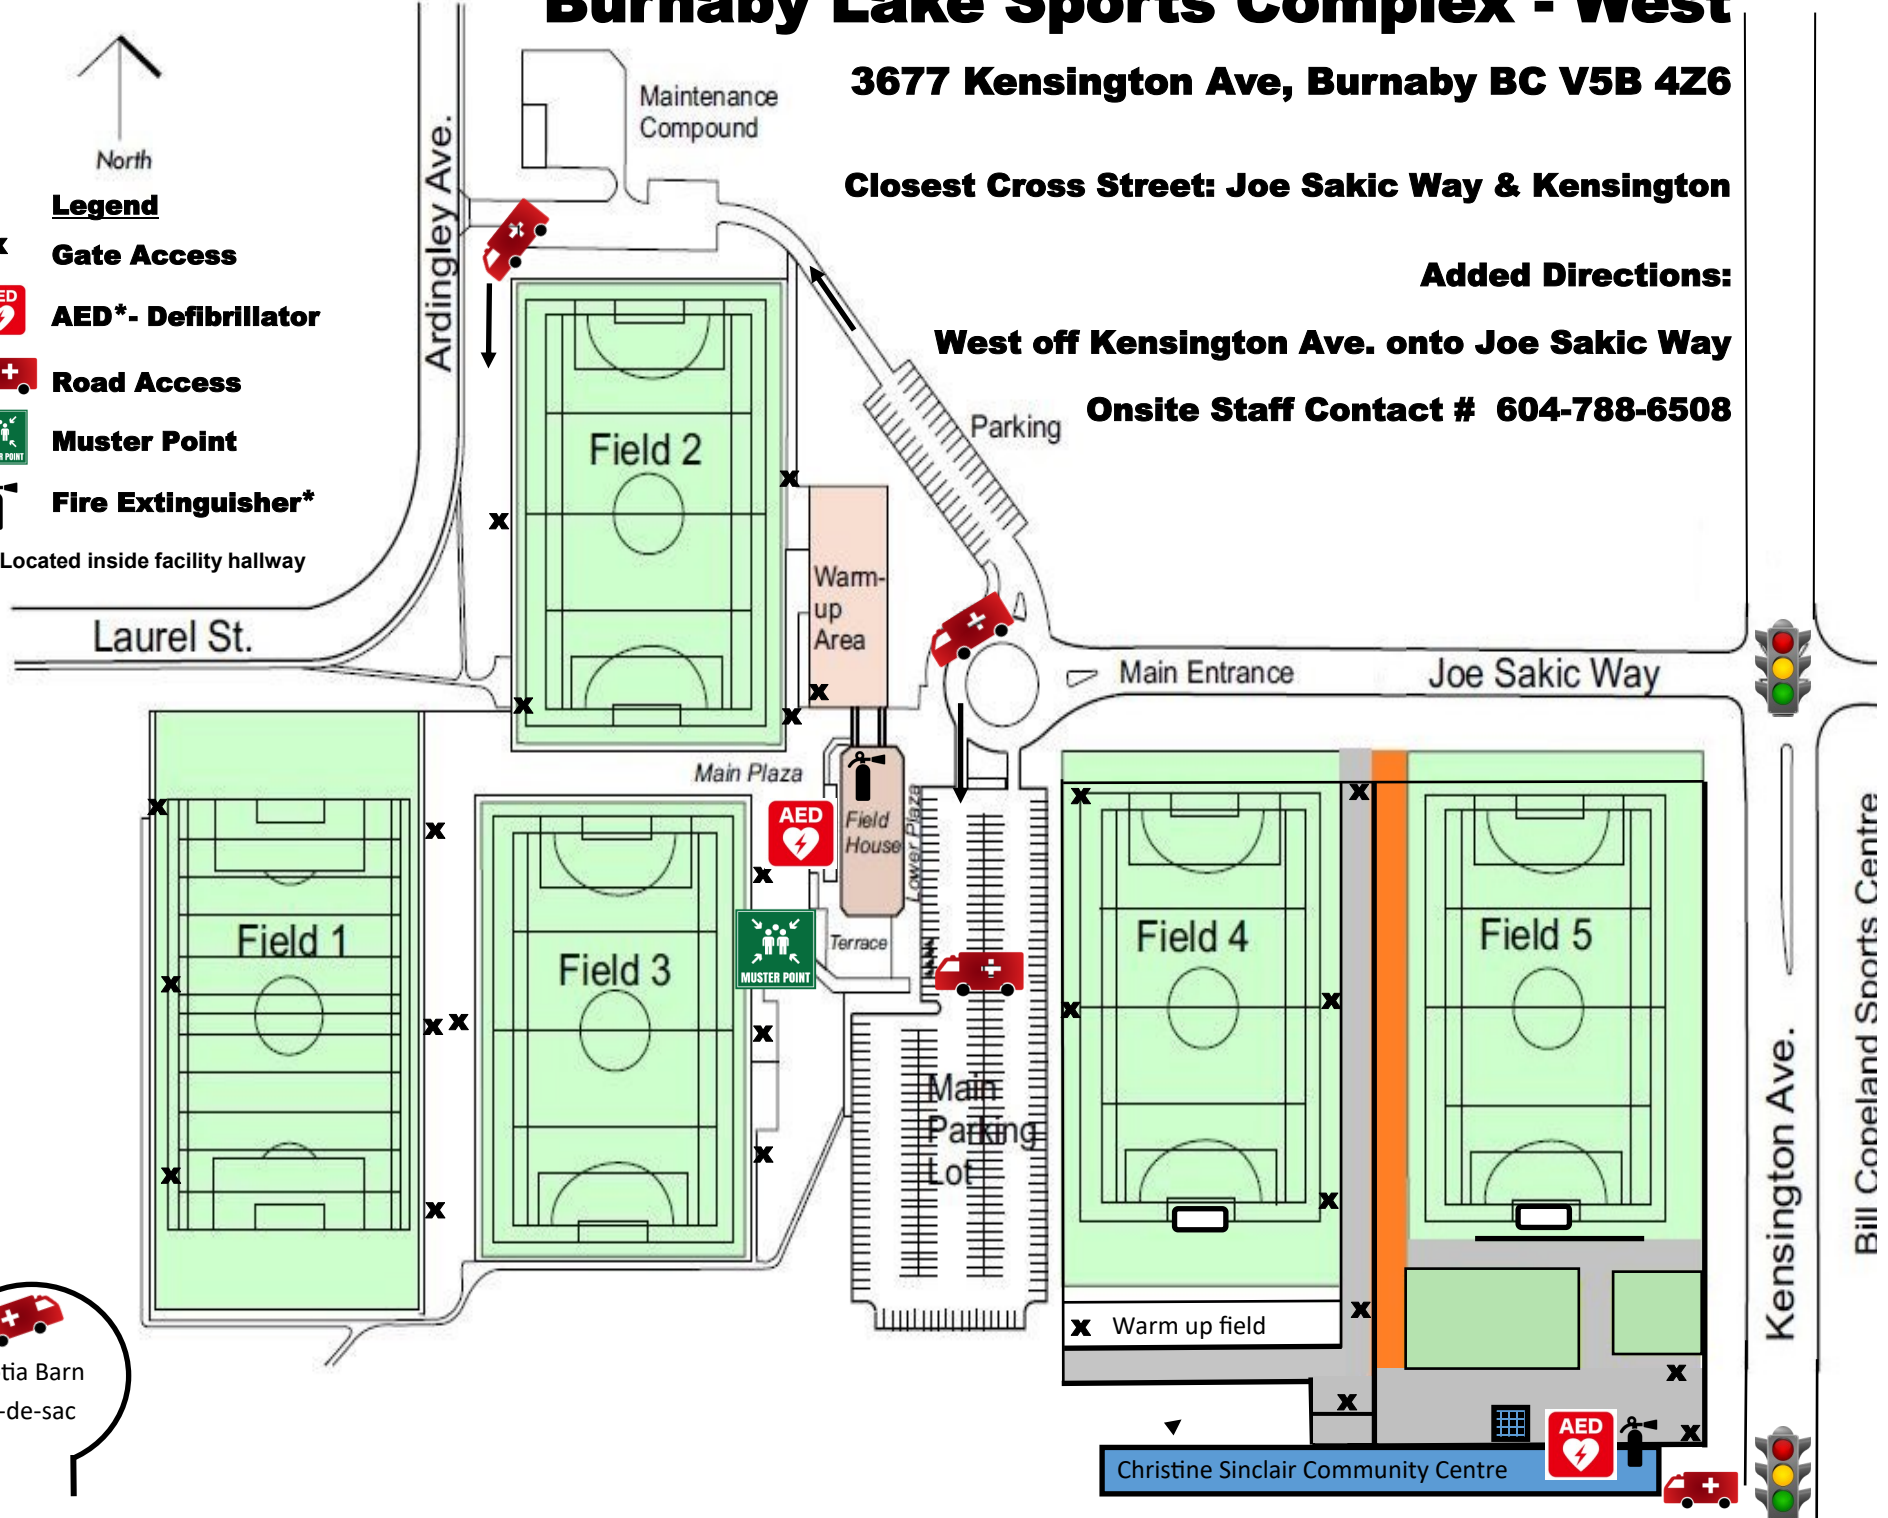

Burnaby Lake Sports Complex - West

3677 Kensington Ave, Burnaby BC V5B 4Z6

Closest Cross Street: Joe Sakic Way & Kensington

Added Directions:

West off Kensington Ave. onto Joe Sakic Way

Onsite Staff Contact # 604-788-6508

Legend

- X Gate Access**
-  **AED*- Defibrillator**
-  **Road Access**
-  **Muster Point**
-  **Fire Extinguisher***

*Located inside facility hallway

Bill Copeland Sports Centre